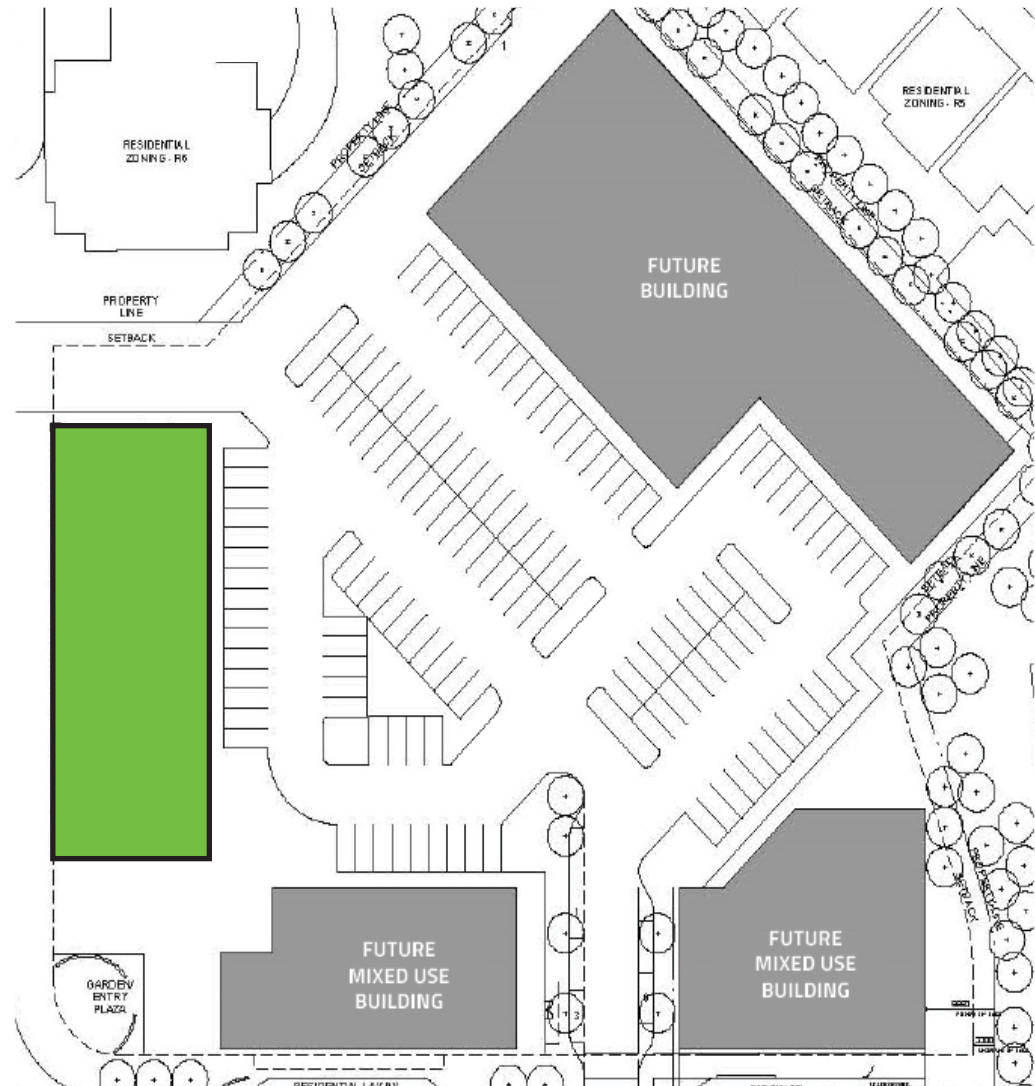

SITE PLAN

THE VUE AT LAKESHORE

HILLSDALE STREET (12,600 VPD)

COLIN PETER
DIRECTOR OF LEASING
T | 403.268.6640 E | cpeter@harvard.ca

RYANN BRAATEN
LEASING MANAGER
T | 306.777.0690 E | rbraaten@harvard.ca

AERIAL